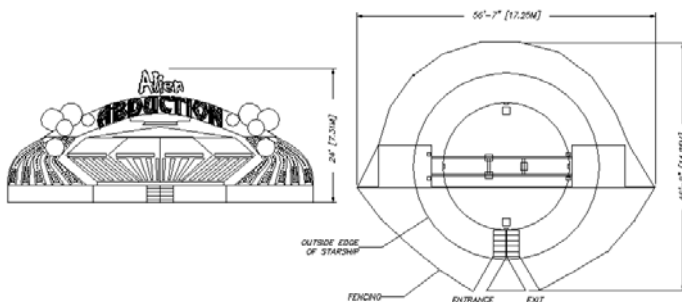

ALIEN ABDUCTION STARSHIP

Description

The Starship will energize thrill seekers into the 21st century! Its spectacular scenery and exhilarating lighting draws huge crowds. This fantastic action experience guarantees satisfied customers. Spinning at 24 RPM, The Alien Abduction uses centrifugal force to float the passengers off the floor, giving them the feeling of weightlessness.

Dollar for Dollar, the best thrill ride value in the amusement business: The Alien Abduction features capacity for 45 people. Its fast loading and unloading is capable of handling 1000 riders per hour! Thrill ride connoisseurs of all age will ride the Alien Abduction over and over again.

Specifications

	DIMENSIONS				
RIDE	56' long x 47" wide	DRIVE UNIT	30 HP / 3 Phase 8220V	SEATING	45 Adults or Children
Trailer Mounting	48' Long x 8'6" Wide x 13'6" High 37,000 lbs. gross weight	Lighting	488 10-watt Italian lights 11.25 KW 3-phase 208 V 7-1500 watt- Quartz lights	HOURLY	1000 Passengers

Set-Up Configuration

P.O. BOX 238 MERINO, COLORADO 80741
PHONE: 970-522-7515 FAX: 970-522-2902
CUSTOMER SERVICE: 800-634-6097
EMAIL: info@wisdomrides.com WEBSITE: www.wisdomrides.com