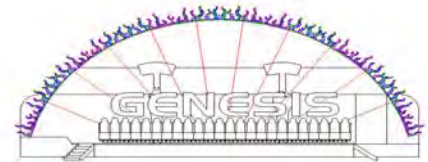

GENESIS, MOBY DICK, AVALANCHE

Wisdom Industries has 3 great scenery packages for its Avalanche Ride. Wisdom has added hundreds of lights to the scenery edge. Along with 4-1500 watt quartz lights make the Genesis and Moby Dick stand out on every midway.

The high-profile scenery rises a full 31 feet in the air, to stand out on every midway. Each scenery package is ideal to attract the entire family. The Broadway-like stage measures 63 feet from side to side, with spectacular scenery and a lighting package that includes two high-intensity strobe lights. You'll realize maximum profits from these attractive packages and they still fold on one 53-foot trailer.

Give your park or midway an added piece of pizzazz that will turn heads and make a profit.

Proven year after year to be a top grossing rides on every midway or park. Teenagers & families ride time and time again.

	DIMENSIONS	POWER REQUIREMENTS	CAPACITY
Set up portable	63' long x 21' wide x 29' tall Total space and height required	Drive Unit 5 HP 3 phase air compressor 70 HP 3 phase motor Total drive power 56 KW 3 phase-208V	Seating 1 passenger/seat 24 adults or 24 children
Park Model	63' long x 16' wide x 29' tall		Hourly 960 per hour
Trailer	53' Long 8'6" Wide 13'6" High 63,000 Lbs.		

AVALANCHE

GENESIS

MOBY DICK

P.O. BOX 238
MERINO, CO. 80741
PHONE: 970-522-7515 FAX: 970-522-2902
CUSTOMER SERVICE: 800-634-6097
WEBSITE: www.wisdomrides.com
EMAIL: info@wisdomrides.com