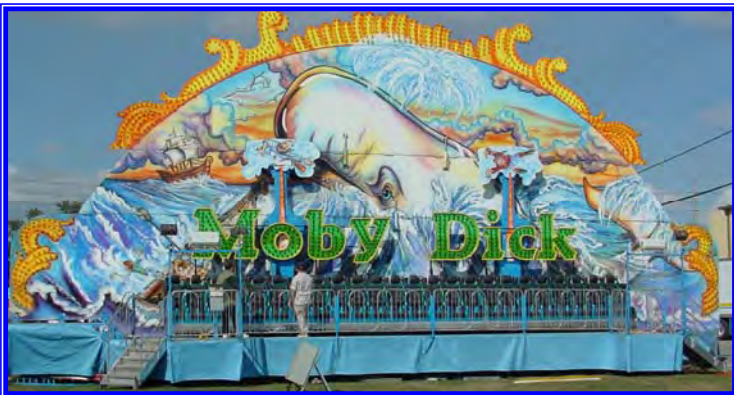

GENESIS

MOBY DICK

AVALANCHE

PO Box 238
Merino, CO 80741
Phone: 970-522-7515 Fax 970-522-2902
Customer Service 1-800-634-6097
www.wisdomrides.com - Email: info@wisdomrides.com