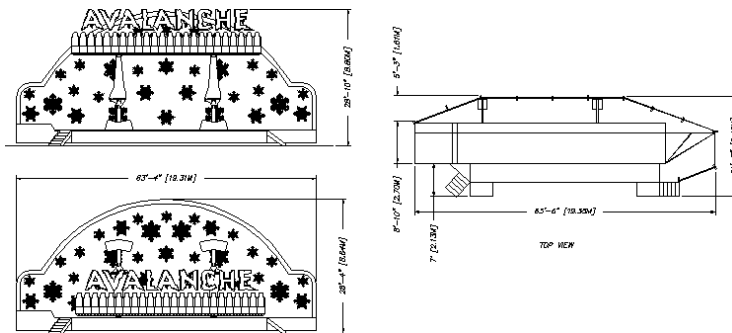

GENESIS, MOBY DICK, AVALANCHE

Wisdom Industries has 3 great scenery packages for its Avalanche Ride. Wisdom has added hundreds of lights to the scenery edge. Along with 4-1500 watt quartz lights make the Genesis and Moby Dick stand out on every midway.

The high-profile scenery rises a full 31 feet in the air, to stand out on every midway. Each scenery package is ideal to attract the entire family. The Broadway-like stage measures 63 feet from side to side, with spectacular scenery and a lighting package that includes two high-intensity strobe lights. You'll realize maximum profits from these attractive packages and they still fold on one 53-foot trailer.

Give your park or midway an added piece of pizzazz that will turn heads and make a profit.

Proven year after year to be a top grossing rides on every midway or park. Teenagers & families ride time and time again.

	DIMENSIONS	POWER REQUIREMENTS	CAPACITY
Set up portable	63' long x 21' wide x 29' tall Total space and height required	Drive Unit 5 HP 3 phase air compressor 70 HP 3 phase motor Total drive power 56 KW 3 phase-208V	Seating 1 passenger/seat 24 adults or 24 children
Park Model	63' long x 16' wide x 29' tall		Hourly 960 per hour
Trailer	53' Long 8'6" Wide 13'6" High 63,000 Lbs.		

AVALANCHE