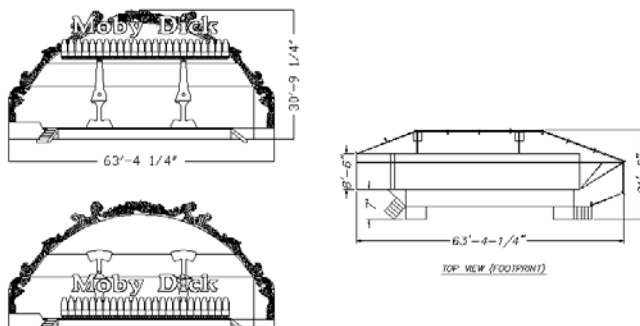

MOBY DICK

P.O. BOX 238
MERINO, CO. 80741
PHONE: 970-522-7515 FAX: 970-522-2902
CUSTOMER SERVICE: 800-634-6097
WEBSITE: www.wisdomrides.com
EMAIL: info@wisdomrides.com