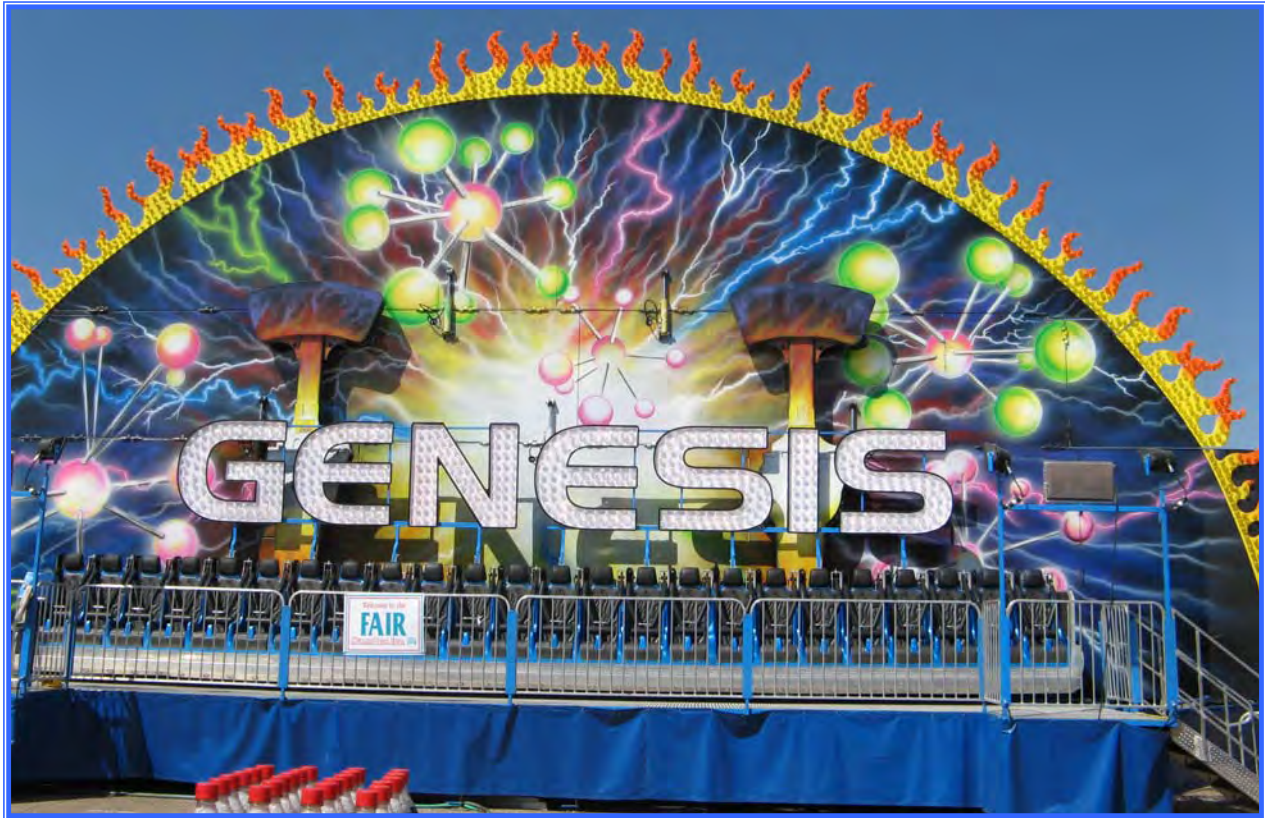

GENESIS

MOBY DICK

AVALANCHE

PO Box 238
Merino, CO 80741
Phone: 970-522-7515 Fax 970-522-2902
Customer Service 1-800-634-6097
www.wisdomrides.com - Email: info@wisdomrides.com